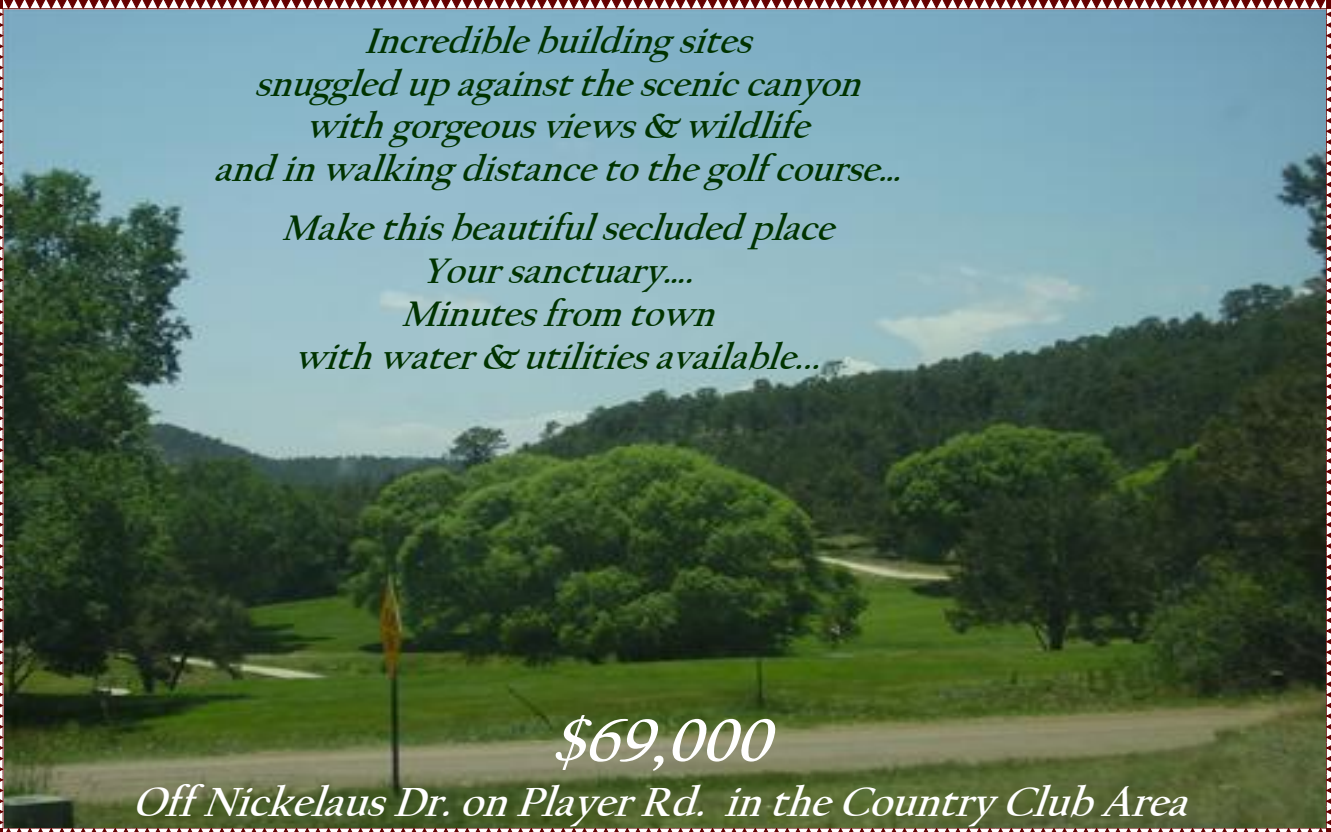

Kiowa Land and Sales, LLC

Clark's Haven

Beautiful 2.1 acre lot overlooking Raton's Municipal Golf Course

*Incredible building sites
snuggled up against the scenic canyon
with gorgeous views & wildlife
and in walking distance to the golf course...*

*Make this beautiful secluded place
Your sanctuary...
Minutes from town
with water & utilities available...*

\$69,000

Off Nicklaus Dr. on Player Rd. in the Country Club Area

7L

sales@kiowaland.com

NM

Toll Free 877.704.4077